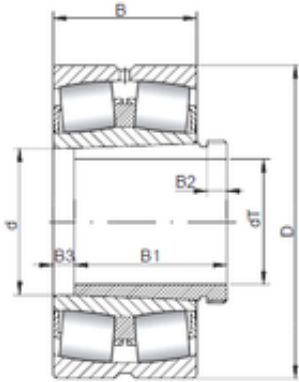

AURORA Bearing Supply Co., Ltd.

140 mm x 225 mm x 85 mm ISO 24128
K30CW33+AH24128 spherical roller bearings

Bearing No. 24128 K30CW33+AH24128

Size	140x225x85 mm
Bore Diameter	140 mm
Outer Diameter	225 mm
Width	85 mm
d	140 mm
d1	135 mm
D	225 mm
B	85 mm
C	85 mm
B1	10 mm
B2	14 mm

24128 K30CW33+AH24128 Bearing 2D drawings and
3D CAD models