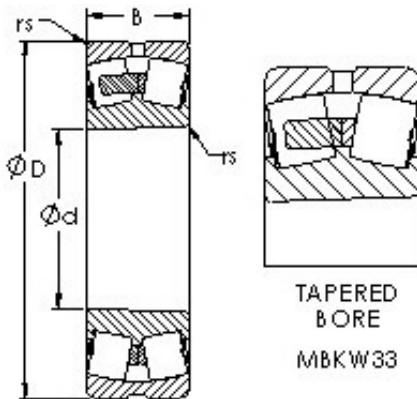

AURORA Bearing Supply Co., Ltd.

AST 24128MBK30W33 spherical roller bearings

Bearing No. 24128MBK30W33

Size	140x225x85 mm
Bore Diameter	140 mm
Outer Diameter	225 mm
Width	85 mm
Bearing Type	tapered bore, lube groove & holes
Bore Dia (d)	140.0000
Outer Dia (D)	225.0000
Width (B)	85.0000
Radius (min) (rs)	2.100
Dynamic Load Rating (Cr)	740,000
Static Load Rating (Cor)	1,280,000
Max Speed (Grease) (X000 RPM)	1
Max Speed (Oil) (X000 RPM)	1
Weight (g)	13,190.00
Material	52100 Chrome steel, or equivalent

24128MBK30W33 Bearing 2D drawings and 3D CAD models