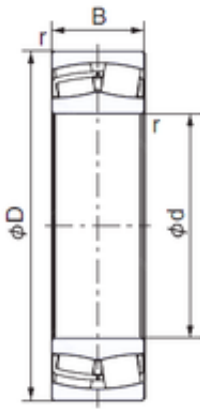

AURORA Bearing Supply Co., Ltd.

140 mm x 225 mm x 85 mm NACHI 24128EX1 cylindrical roller bearings

Bearing No. 24128EX1

Size	140x225x85 mm
Bore Diameter	140 mm
Outer Diameter	225 mm
Width	85 mm
d	140 mm
D	225 mm
B	85 mm
C	85 mm
r min.	2,1 mm
Weight	13 Kg
Basic dynamic load rating (C)	950 kN
Basic static load rating (C0)	1180 kN
(Grease) Lubrication Speed	2100 r/min
(Oil) Lubrication Speed	2800 r/min
Calculation factor (e)	0,36
Calculation factor (Y0)	1,83
Calculation factor (Y1)	1,87

24128EX1 Bearing 2D drawings and 3D CAD models