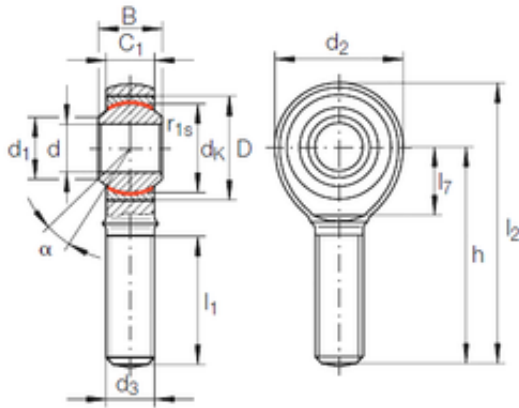

6 mm x 16 mm x 9 mm INA GAKL 6 PW plain bearings

Bearing No. GAKL 6 PW

Size	6x16x9 mm
Bore Diameter	6 mm
Outer Diameter	16 mm
Width	9 mm
d	6 mm
D	16 mm
B	9 mm
d1	8,9 mm
d2	20 mm
dk	12,7 mm
h	36 mm
l1 min.	21 mm
l2 max.	46 mm
r1 min.	0,3 mm
C1	6,75 mm
Thread (G)	M6
Angle	13 °
Weight	0,02 Kg
Basic dynamic load rating (C)	7,65 kN

GAKL 6 PW Bearing 2D drawings and 3D CAD models