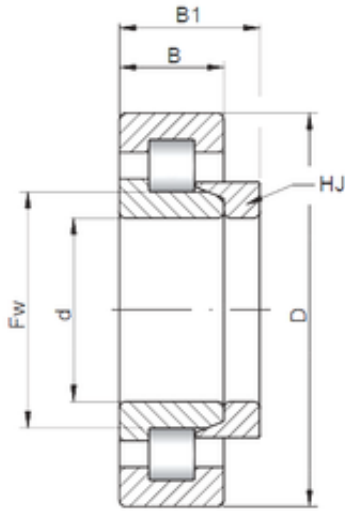

AURORA Bearing Supply Co., Ltd.

75 mm x 190 mm x 45 mm Loyal NH415 cylindrical roller bearings

Bearing No. NH415

Size	75x190x45 mm
Bore Diameter	75 mm
Outer Diameter	190 mm
Width	45 mm
d	75 mm
Fw	105 mm
D	190 mm
B	45 mm
C	45 mm
B1	13 mm
B2	21,5 mm
Weight	6,96 Kg
Basic dynamic load rating (C)	265 kN
Basic static load rating (C0)	274 kN
(Grease) Lubrication Speed	3300 r/min

NH415 Bearing 2D drawings and 3D CAD models