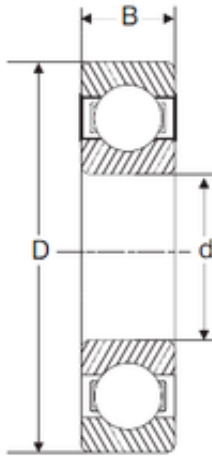

## AURORA Bearing Supply Co., Ltd.

75 mm x 190 mm x 45 mm SIGMA 6415 deep groove ball bearings

Bearing No. 6415

Size	75x190x45 mm
Bore Diameter	75 mm
Outer Diameter	190 mm
Width	45 mm
d	75 mm
D	190 mm
B	45 mm
C	45 mm

6415 Bearing 2D drawings and 3D CAD models