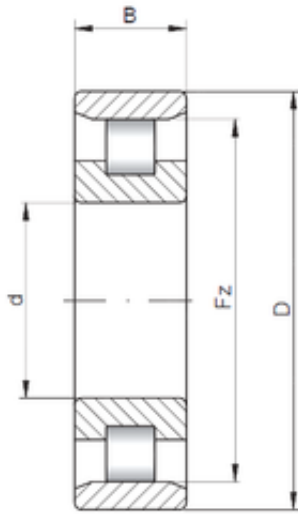

AURORA Bearing Supply Co., Ltd.

75 mm x 190 mm x 45 mm Loyal N415
cylindrical roller bearings

Bearing No. N415

Size	75x190x45 mm
Bore Diameter	75 mm
Outer Diameter	190 mm
Width	45 mm
d	75 mm
D	190 mm
Ew	160,5 mm
B	45 mm
C	45 mm
Weight	6,25 Kg
Basic dynamic load rating (C)	265 kN
Basic static load rating (C0)	274 kN
(Grease) Lubrication Speed	3300 r/min

N415 Bearing 2D drawings and 3D CAD models