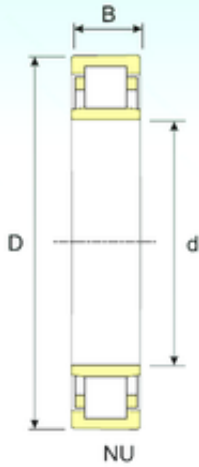

AURORA Bearing Supply Co., Ltd.

75 mm x 190 mm x 45 mm ISB NU 415
cylindrical roller bearings

Bearing No. NU 415

Size	75x190x45 mm
Bore Diameter	75 mm
Outer Diameter	190 mm
Width	45 mm
d	75 mm
D	190 mm
B	45 mm
C	45 mm
Weight	6,25 Kg
Basic dynamic load rating (C)	259 kN
Basic static load rating (C0)	274 kN
(Grease) Lubrication Speed	3672 r/min

NU 415 Bearing 2D drawings and 3D CAD models