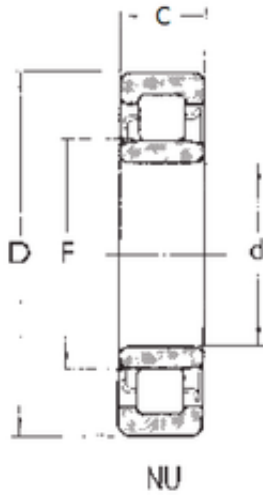

AURORA Bearing Supply Co., Ltd.

75 mm x 190 mm x 45 mm FBJ NU415
cylindrical roller bearings

Bearing No. NU415

Size	75x190x45 mm
Bore Diameter	75 mm
Outer Diameter	190 mm
Width	45 mm
d	75 mm
F	104,5 mm
D	190 mm
B	45 mm
C	45 mm
Weight	6,27 Kg
Basic dynamic load rating (C)	262 kN
Basic static load rating (C0)	274 kN
(Grease) Lubrication Speed	3400 r/min

NU415 Bearing 2D drawings and 3D CAD models